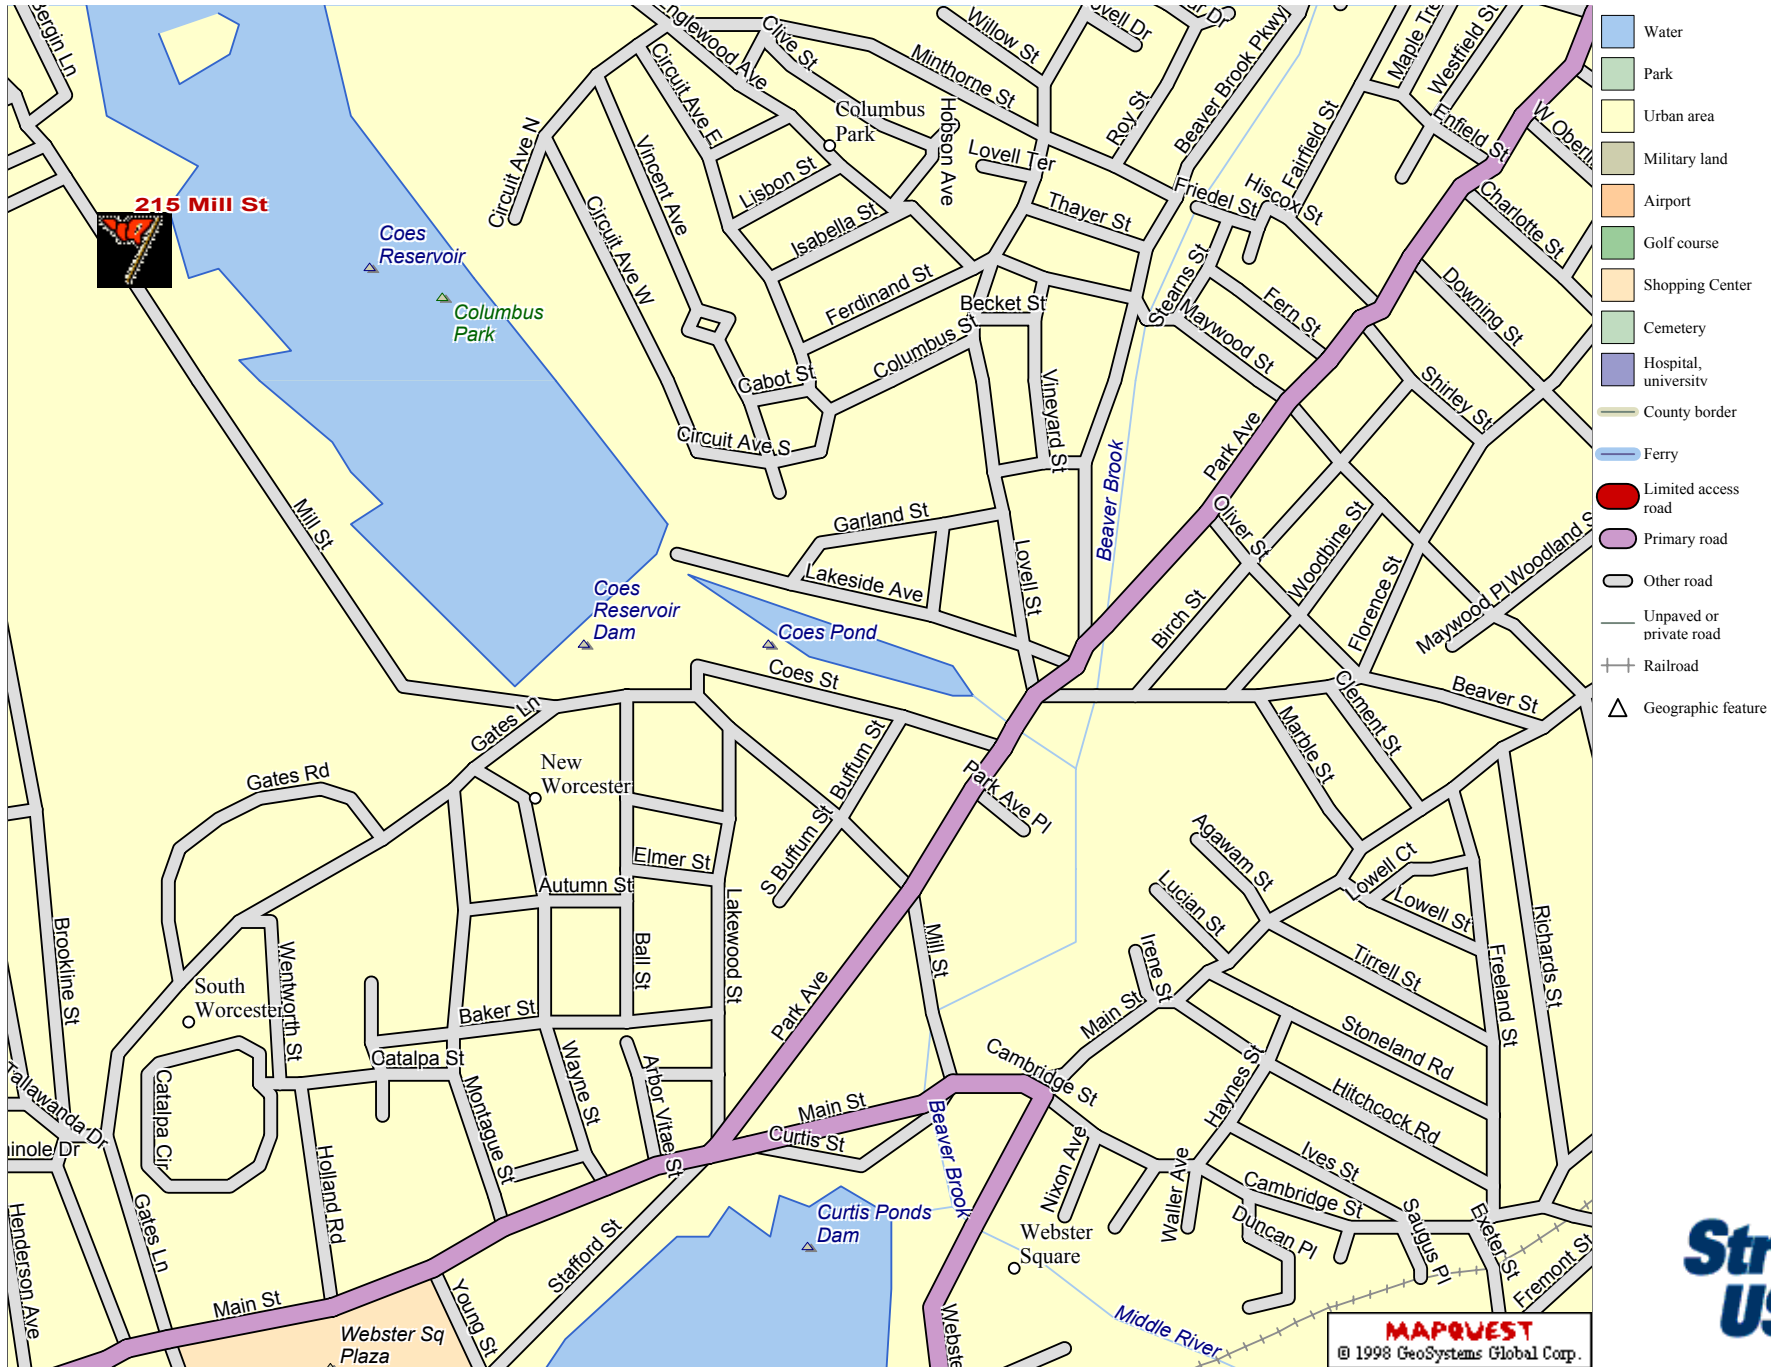

215 Mill Street Worcester, MA

MAPQUEST
© 1998 GeoSystems Global Corp.

**Streets
USA**